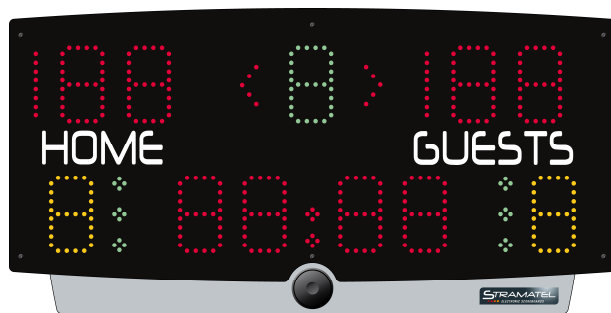

MULTISPORT Range Eco Readability 35 m

BASKET BALL - HANDBALL - VOLLEYBALL - TENNIS - TABLE TENNIS - BADMINTON - FUTSAL - RINK HOCKEY
IN LINE HOCKEY - ICE HOCKEY - UNIHOCKEY / FLOORBALL - NETBALL - BOXING - FREE MODE

MULTI-TOP

(non contractual picture)

Composition

1 portable scoreboard with retractable control console
Operating instructions

Description

Use :	Indoor
Readability :	35m, angle >160°
Dimensions :	730 x 370 x 110mm
Weight :	5.5 kg
Power supply :	Integrated batteries allowing a battery life of about 20 hours when totally charged Built-in lead-acid batteries: 2 x 6V 4,5Ah
Protection :	Unbreakable mat polycarbonate front face (DIN 18032-3)
Integrated buzzer :	86 dB at 3m

Operation from the control console or from the Stramatel app

Display functions

Score :	2 x 3 red LED digits (9 cm)
Timer/Rest period :	4 red LED digits (9 cm) + blinking points
Period :	1 green LED digit (9 cm)
Ball possession:	2 red LED arrows
Team fouls (BB)/ Exclusion timer :	2 x 1 yellow LED digits (9 cm)
Time out (BB, HB, VB) or number of exclusions (HB) :	2 x 3 green points

Control consoles

- 1 retractable console:** (340 x 175 x 60 mm) with LCD screen with 2 lanes of 20 characters (9mm high)
 - Main console: management of the main functions
- 1 charger:** Whilst not in use, the Multi-Top must be recharged with the supplied charger unit. (Autonomy max 20h)
Input: 100-240V 47-63 Hz 0,4A. - Output: 13,6VDC 0,75A.
- USB Port:** For programme update
- Programme:** 14 sport disciplines + « Free mode » to create your own sport discipline or for additional sports (wrestling, Pelota...)